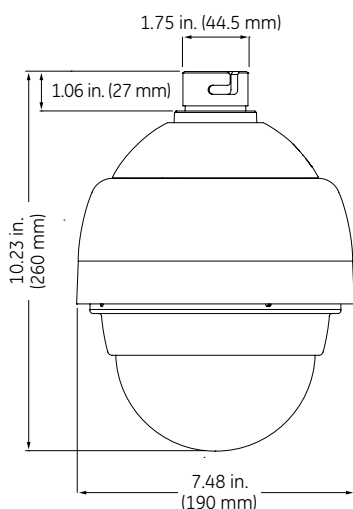

TruVision™ PTZ Mini 12X

540 TVL Mini PTZ Cameras

TVP-12
Indoor Series

TVP-12
Outdoor Series

Dimensional Diagrams

Specifications

TruVision™ PTZ Mini		
Physical Characteristics		
Operating environment	Indoor	Outdoor
Operating temperature	0 to 40°C (32 to 104°F)	-30 to +45°C (-22 to +113°F)
Environmental rating		IP 66
Sunshield/Heater/Fan		Yes

Power	Indoor	Outdoor
Power source	24 VAC	24 VAC
Power consumption	14 W	52 W (w/ heater)

Cameras	
Optical zoom	12X
Digital zoom	12X
Total zoom	144X
Sensitivity (color)	1 lux
Sensitivity (B/W mode)	0.2 lux (day/night model)
Scanning system	1/4" CCD, interlace
Focal length	4 to 46 mm
Focus mode	Auto/Manual
White balance	Auto/Manual
Effective pixels	NTSC: 380k PAL: 440k
Horizontal resolution	540 TVL
Electronic shutter	NTSC: 1/2 - 1/10k sec. PAL: 1/1.5 - 1/10k sec.