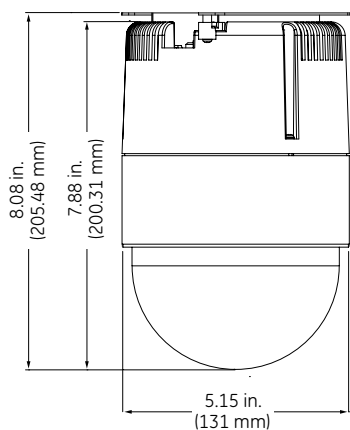

TruVision™ PTZ Mini 12X

540 TVL Mini PTZ Cameras

TVP-12
Indoor Series

TVP-12
Outdoor Series

Dimensional Diagrams

Specifications

TruVision™ PTZ Mini		
Physical Characteristics		
Operating environment	Indoor	Outdoor
Operating temperature	0 to 40°C (32 to 104°F)	-30 to +45°C (-22 to +113°F)
Environmental rating		IP 66
Sunshield/Heater/Fan		Yes

Power	Indoor	Outdoor
Power source	24 VAC	24 VAC
Power consumption	14 W	52 W (w/ heater)

Cameras	
Optical zoom	12X
Digital zoom	12X
Total zoom	144X
Sensitivity (color)	1 lux
Sensitivity (B/W mode)	0.2 lux (day/night model)
Scanning system	1/4" CCD, interlace
Focal length	4 to 46 mm
Focus mode	Auto/Manual
White balance	Auto/Manual
Effective pixels	NTSC: 380k PAL: 440k
Horizontal resolution	540 TVL
Electronic shutter	NTSC: 1/2 - 1/10k sec. PAL: 1/1.5 - 1/10k sec.