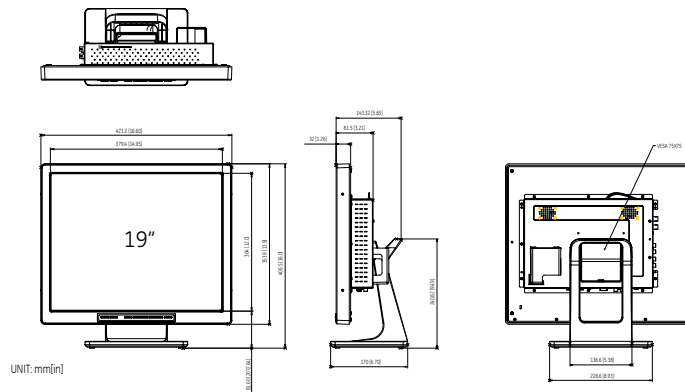

Get trained!
www.university-gesecurity.eu

Dimensional diagrams

Ordering Information

GEL-17SV	UltraView™ LCD 17" Monitor, 1280 x 1024, BNC, VGA, S-Video, DVI, Audio
GEL-19SV	UltraView LCD 19" Monitor, 1280 x 1024, BNC, VGA, S-Video, DVI, Audio
GEL-26SV	UltraView LCD 26" Monitor, 1366 x 768, BNC, VGA, S-Video, DVI, Audio
GEL-32SV	UltraView LCD 32" Monitor, 1366 x 768, BNC, VGA, S-Video, DVI, Audio
GEL-42SV	UltraView LCD 42" Monitor, 1366 x 768, BNC, VGA, S-Video, DVI, Audio