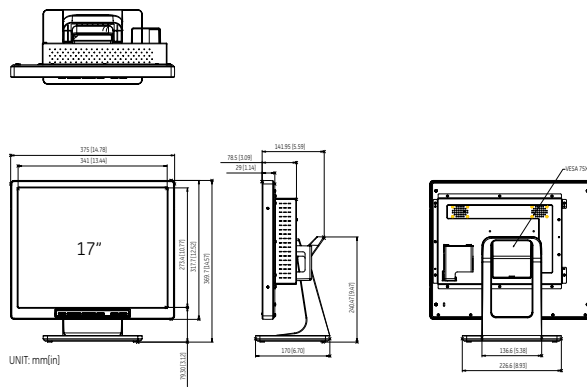

Get trained!
www.university-gesecurity.eu

Dimensional diagrams

Ordering Information

GEL-17SV	UltraView™ LCD 17" Monitor, 1280 x 1024, BNC, VGA, S-Video, DVI, Audio
GEL-19SV	UltraView LCD 19" Monitor, 1280 x 1024, BNC, VGA, S-Video, DVI, Audio
GEL-26SV	UltraView LCD 26" Monitor, 1366 x 768, BNC, VGA, S-Video, DVI, Audio
GEL-32SV	UltraView LCD 32" Monitor, 1366 x 768, BNC, VGA, S-Video, DVI, Audio
GEL-42SV	UltraView LCD 42" Monitor, 1366 x 768, BNC, VGA, S-Video, DVI, Audio