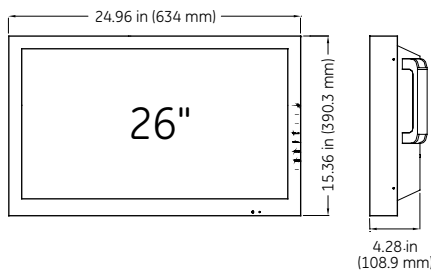

Get trained!
www.university-gesecurity.eu

Dimensional diagrams

Ordering Information

GEL-17SV	UltraView™ LCD 17" Monitor, 1280 x 1024, BNC, VGA, S-Video, DVI, Audio
GEL-19SV	UltraView LCD 19" Monitor, 1280 x 1024, BNC, VGA, S-Video, DVI, Audio
GEL-26SV	UltraView LCD 26" Monitor, 1366 x 768, BNC, VGA, S-Video, DVI, Audio
GEL-32SV	UltraView LCD 32" Monitor, 1366 x 768, BNC, VGA, S-Video, DVI, Audio
GEL-42SV	UltraView LCD 42" Monitor, 1366 x 768, BNC, VGA, S-Video, DVI, Audio