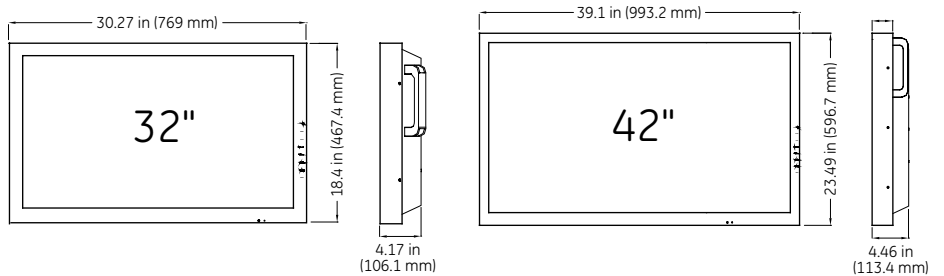

Get trained!
www.university-gesecurity.eu

Dimensional diagrams

Ordering Information

GEL-17SV	UltraView™ LCD 17" Monitor, 1280 x 1024, BNC, VGA, S-Video, DVI, Audio
GEL-19SV	UltraView LCD 19" Monitor, 1280 x 1024, BNC, VGA, S-Video, DVI, Audio
GEL-26SV	UltraView LCD 26" Monitor, 1366 x 768, BNC, VGA, S-Video, DVI, Audio
GEL-32SV	UltraView LCD 32" Monitor, 1366 x 768, BNC, VGA, S-Video, DVI, Audio
GEL-42SV	UltraView LCD 42" Monitor, 1366 x 768, BNC, VGA, S-Video, DVI, Audio