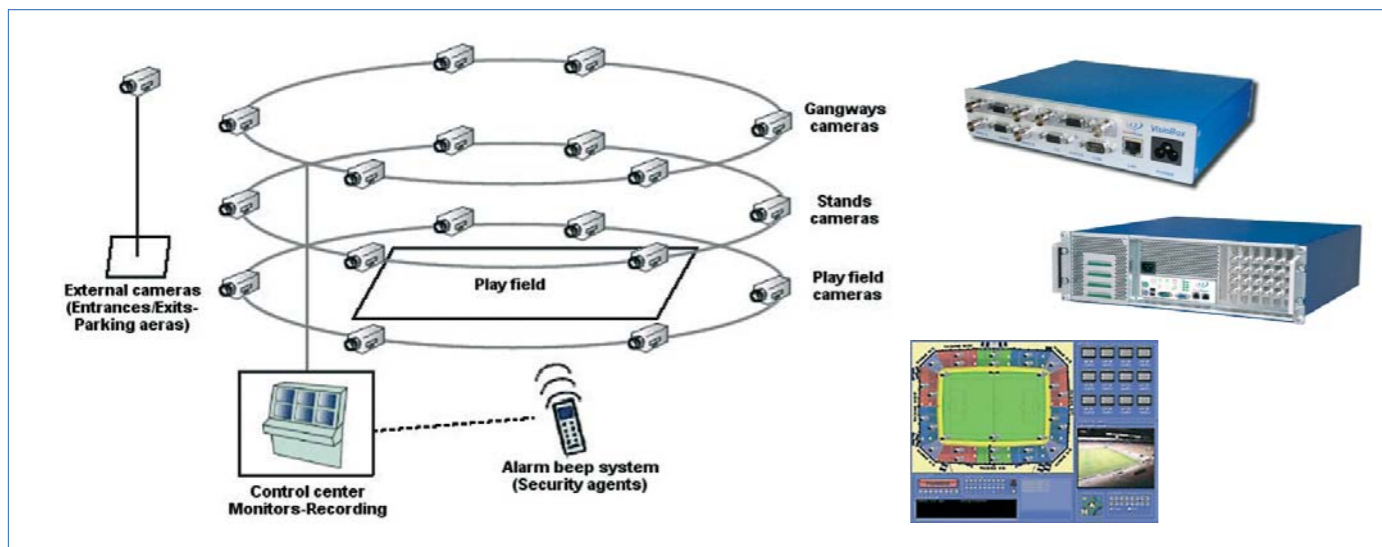

Stadium Security

Intelligent Digital Video Surveillance and CCTV

GE Security (VisioWave) is a leading developer of digital video network infrastructures. Digital video on IT networks provides more intelligent, scalable and cost effective video surveillance. Through the integration with other sub-systems, the centralized alarm management and the use of state-of-the-art image processing applications, digital video networks deliver quicker and easier situation analysis and decision-making to the stadium security staff and the police forces.

More preventive and effective security

- Global stadium surveillance (inside and outside)
- Prevention of incidents and spectator outbursts
- Dissuasion, prevention and repression of violence
- Integration with other sub-systems (public address system, stadium display, alarm beeper...) thanks to an open architecture and APIs
- Software Development Kit to customize your Graphical User Interface
- Dramatic cost reductions through the use of the existing network infrastructure and the absence of dedicated coaxial cabling
- Low maintenance required on digital recording system
- High quality video for image processing applications such as facial recognition, abnormal behavior or unattended luggage detection

Intrusion Detection

GE Security offers an extensive range of intrusion detectors and alarm control panels approved by the toughest certification bodies such as the German VdS, Danish SKAFOR or American UL

References